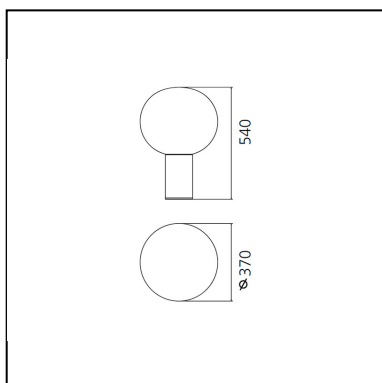

Laguna 37 Table - Satin Brass

Matteo Thun & Partners

IP20  

LUMINAIRE

- Watt: **18W**
- Voltage: **220-240V**
- Delivered lumens output: **1158lm**
- CCT: **2700K**
- Efficiency: **76%**
- Efficacy: **64.32lm/W**
- CRI: **80**
- Dimmer Typology: **Microswitch Dimmer**

DESCRIPTION

A wide collection of glass lighting appliances available in three sizes. Each size is available in the table, floor, ceiling and suspension version. Materials: lamp body in extruded aluminum; diffuser in blown glass. Specification: the milkywhite, blown glass with crystal nuances produces a soft spot light on the table top or wall, plus a highperforming light towards the surrounding environment.

PRODUCT CODE: 1809140A

FEATURES

- Article Code: **1809140A**
- Colour: **Satin brass**
- Installation: **Table**
- Material: **Blown glass, aluminium**
- Series: **Design Collection**
- design by: **Matteo Thun & Partners**

DIMENSIONS

- Height: **cm 54.1**
- Diameter: **cm 37**
- Base Diameter: **cm 13**
- Glow Wire Test: **750°**

SOURCES NOT INCLUDED

- Category: **LED RETROFIT**
- Number: **1**
- Watt: **20W**
- Socket: **E27**